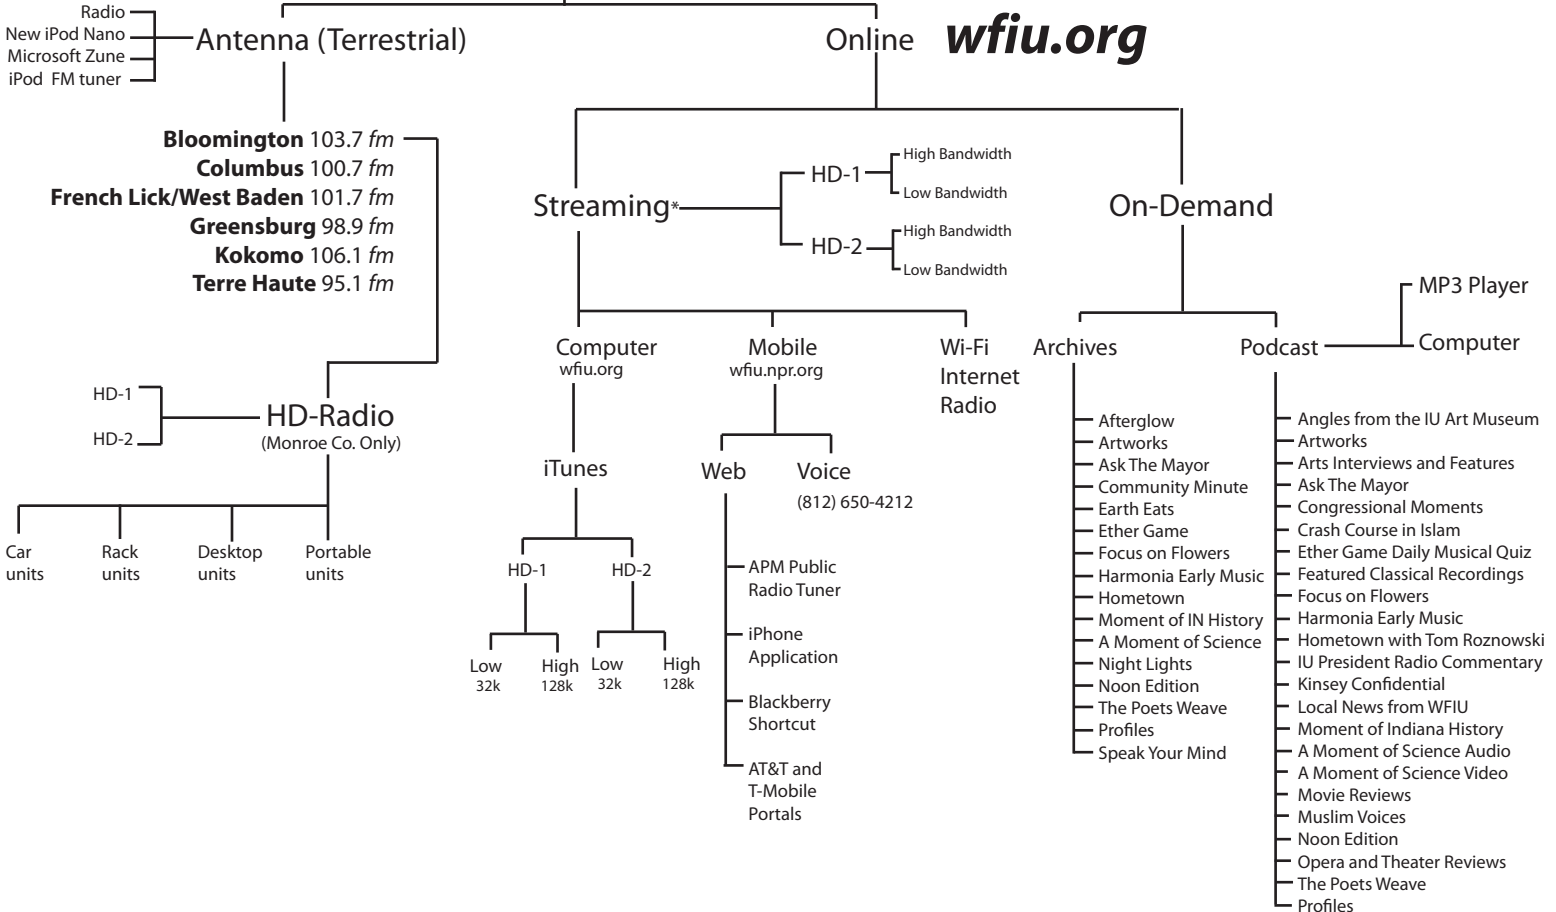

# Public Radio from Indiana University

\* Assistance with streaming issues on various computer platforms available at [wfiu.org/about/streaming-help/](http://wfiu.org/about/streaming-help/)